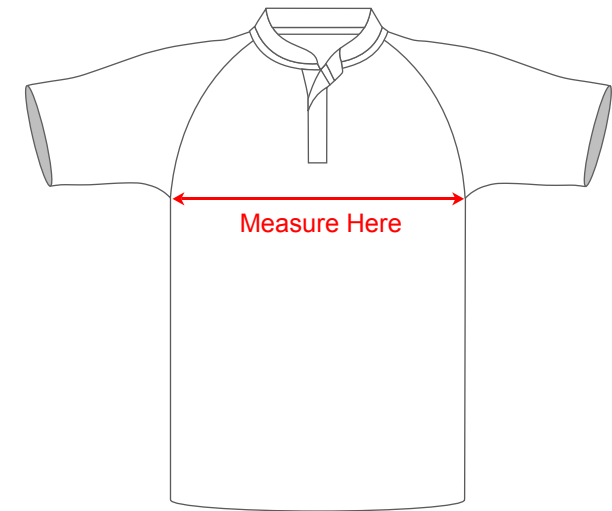

# Regular Fit (Traditional) Playing Shirt

## Please Note:

1. All the measurements are in inches.
2. The garment chest size is measured under the armpits.
3. Players with relatively small chest size (SB - XLB) but who are over 5' 9" in height should wear an adult shirt (XS and above). This will ensure that the shirt is long enough for their height.
4. The shirt style is straight down from the armpits (box shape).
5. Players preferring a tighter fit should go up a size or two.
6. For children under 14 the sizes from XS down do not incur VAT.
7. We give you the actual shirt measurement so you can compare our sizing with your existing shirts. If you have one that fits well match up the size.