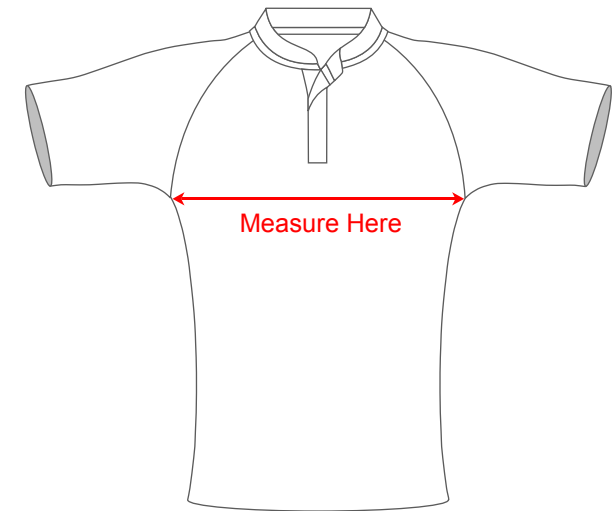

Fitted (Semifit) Playing Shirt

TERMINATOR

Please Note:

1. All the measurements are in inches.
2. The garment chest size is measured under the armpits.
3. Players with relatively small chest size (SB - XLB) but who are over 5' 9" in height should wear an adult shirt (XS and above). This will ensure that the shirt is long enough for their height.
4. The shirt is tapered at the waist and the arms and shoulders are tighter.
5. Players preferring a looser fit should go up a size or two.
6. For children under 14 the sizes from small down do not incur VAT.
7. We give you the actual shirt measurement so you can compare our sizing with your existing shirts. If you have one that fits well match up the size.

Sizes in inches	SB	MB	LB	XLB	XS	S	M	L	XL	2XL	3XL	4XL	5XL	6XL	7XL
Chest Size of Player	25-26	27-28	29-30	31-33	32-35	36-38	38-39	40-42	43-44	45-46	47-48	48-49	49-50	51-52	53-54
Actual Size of Shirt	28.5	30.5	33.0	36.0	39.5	41.0	42.5	45.0	46.5	49.0	50.5	52.0	53.5	55.0	56.5