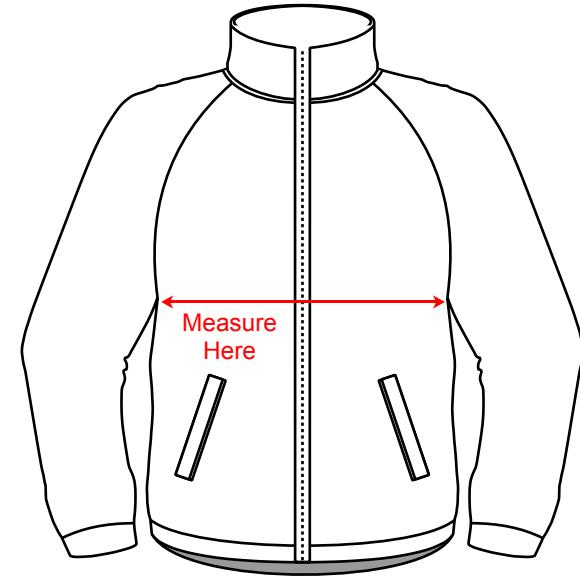

Tracksuit Top

TERMINATOR

Please Note:

1. All the measurements are in inches.
2. The garment chest size is quoted as the full size of the chest.
3. The chest is measured under the armpits.
4. Children's sizes SB to XLB do not incur VAT.

Sizes in inches	SB	MB	LB	XLB	XS	S	M	L	XL	2XL	3XL
To Fit Waist	23-24	25-26	27-28	28-30	31-33	34-36	37-39	40-42	43-45	46-49	50-53
Leg Length	33	34	37	39	41	44	47	50	53	57	63

john@terminator.co.uk

sean@terminator.co.uk