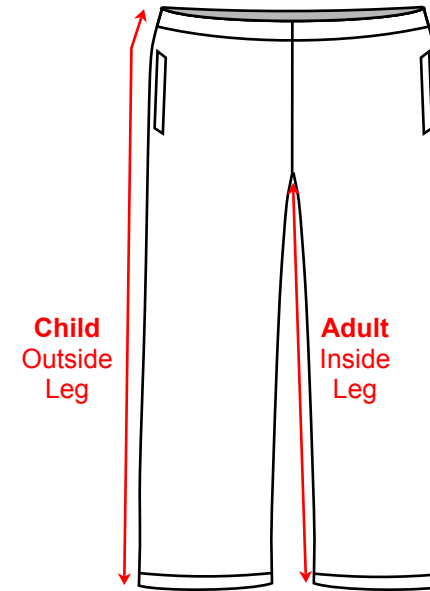

# TERMINATOR

## Please Note:

1. All the measurements are in inches.
2. Child leg lengths are measured outside the leg.
3. Adult leg lengths are measured inside the leg.
4. Children's sizes SB to XLB do not incur VAT.

Sizes in inches	SB	MB	LB	XLB	XS	S	M	L	XL	2XL	3XL
To Fit Waist	22	24	26	28	30	32	34	36	38	40	42
Leg Length	30	33	36	39	29	30	31	32	32	31	31

john@terminator.co.uk

sean@terminator.co.uk

01933 411333