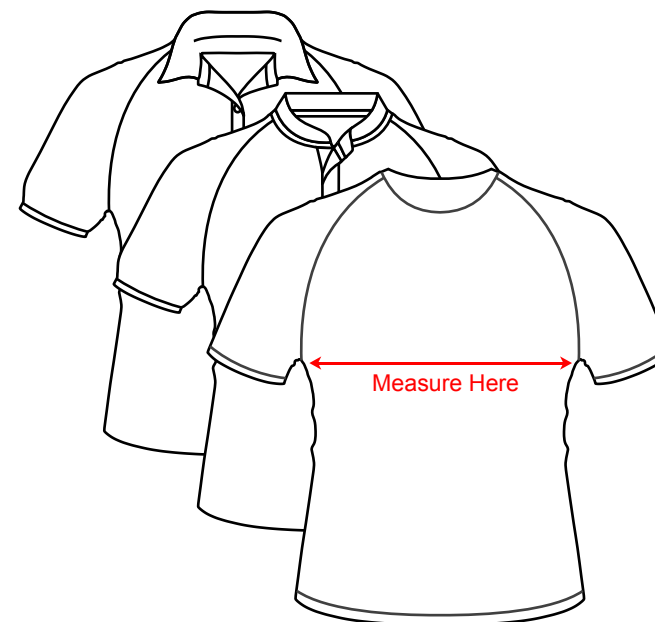

Regular Fit Polo, Leisure & T Shirt

TERMINATOR

Please Note:

1. All the measurements are in inches.
2. The garment chest size is measured under the armpits.
3. Players with relatively small chest size (SB - XLB) but who are over 5' 9" in height should wear an adult shirt (XS and above). This will ensure that the shirt is long enough for their height.
4. The shirt style is straight down from the armpits (box shape).
5. Players preferring a tighter fit should go up a size or two.
6. For children under 14 the sizes from XS down do not incur VAT.

Sizes in inches	SB	MB	LB	XLB	XS	S	M	L	XL	2XL	3XL	4XL	5XL	6XL	7XL
Chest Size of Player	28-30	30-32	32-34	34-36	36-38	38-40	40-42	42-44	45-46	47-48	49-51	52-53	54-56	57-58	59-60
Actual Size of Shirt	32.5	34.5	37.0	39.0	41.0	42.5	45.0	47.0	49.5	52.0	54.5	56.5	59.0	61.5	64.0