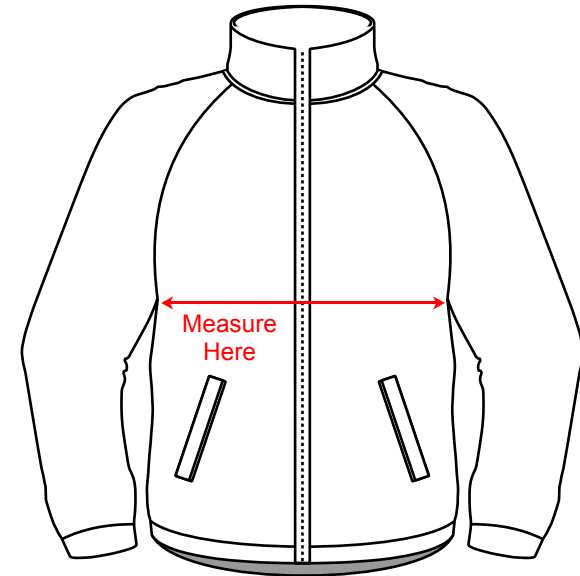

Rain Jacket & Travel Jacket

TERMINATOR

Please Note:

1. All the measurements are in inches.
2. The garment chest size is measured under the armpits.
3. The garment chest size is quoted as the full size of the chest.
4. Children's sizes SB to XLB do not incur VAT.

Sizes in inches	SB	MB	LB	XLB	XS	S	M	L	XL	2XL	3XL	4XL	5XL
Chest Size of Individual	23-24	25-26	27-28	28-30	31-33	34-36	37-39	40-42	43-45	46-49	50-53	54-57	58-61
Actual Size of Jacket	34	36	38	40	41	44	47	50	53	57	61	67	70