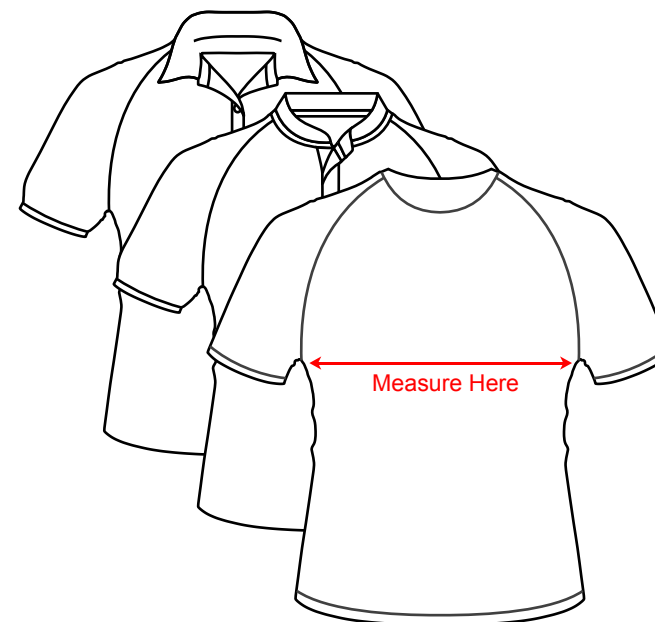

# TERMINATOR

**Please Note:**

1. All the measurements are in inches.
2. The garment chest size is measured under the armpits.
3. Players with relatively small chest size (SB - XLB) but who are over 5' 9" in height should wear an adult shirt (XS and above). This will ensure that the shirt is long enough for their height.
4. The shirt is tapered at the waist.
5. Players preferring a looser fit should go up a size or two.
6. For children under 14 the sizes from small down do not incur VAT.

Sizes in inches	SB	MB	LB	XLB	XS	S	M	L	XL	2XL	3XL	4XL	5XL	6XL	7XL
<b>Chest Size of Player</b>	25-26	27-28	29-30	31-33	32-35	36-38	38-39	40-42	43-44	45-46	47-48	48-49	49-50	51-52	53-54
<b>Actual Size of Shirt</b>	28.5	30.5	33.0	36.0	39.5	41.0	42.5	45.0	46.5	49.0	50.5	52.0	53.5	55.0	56.5