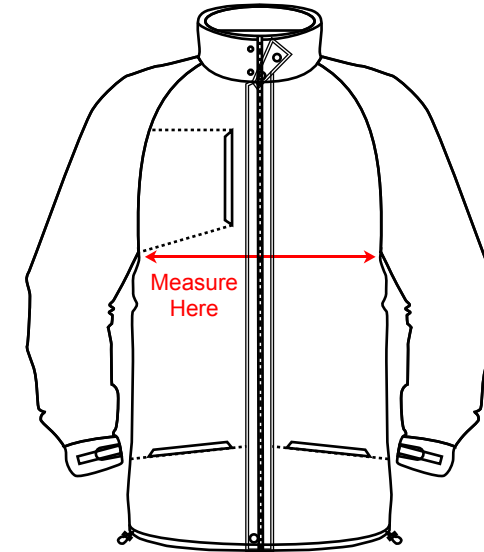

Coach Jacket

TERMINATOR

Please Note:

1. All the measurements are in inches.
2. The garment chest size is measured under the armpits.
3. The garment chest size is quoted as the full size of the chest.
4. Children's sizes SB to XLB do not incur VAT.

Sizes in inches	SB	MB	LB	XLB	XS	S	M	L	XL	2XL	3XL	4XL	5XL
Chest Size of Individual	23-24	25-26	27-28	28-30	31-33	34-36	37-39	40-42	43-45	46-49	50-53	54-57	58-61
Actual Size of Jacket	37	39	41	43	45	47	50	53	56	60	64	67	70