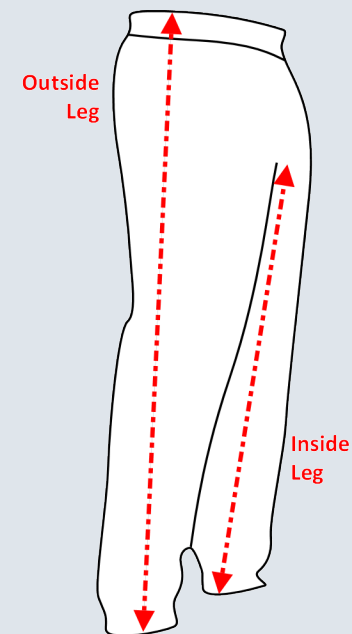

Please note:

1. All the measurements are inches
2. The garment chest size quoted is the full size of the chest
3. The chest is measured under the armpits

All sizes are in inches	Children (no vat)				Adult						
	S	M	L	XL	XS	S	M	L	XL	XXL	XXXL
<b>Chest (Individual)</b>	23-24	25-26	27-28	28-30	31-33	34-36	37-39	40-42	43-45	46-49	50-53
<b>Chest (Garment)</b>	33	34	37	39	41	44	47	50	53	57	61

Please note:

1. All the measurements are inches
2. Children's leg length is measure outside the leg
3. Adult's leg length is measured inside the leg

All sizes are in inches	Children (no vat)				Adult					
	S	M	L	XL	XS	S	M	L	XL	XXL
To fit waist	22	24	26	28	30	32	34	36	38	40
Leg	30	33	36	39	29	30	31	32	32	31