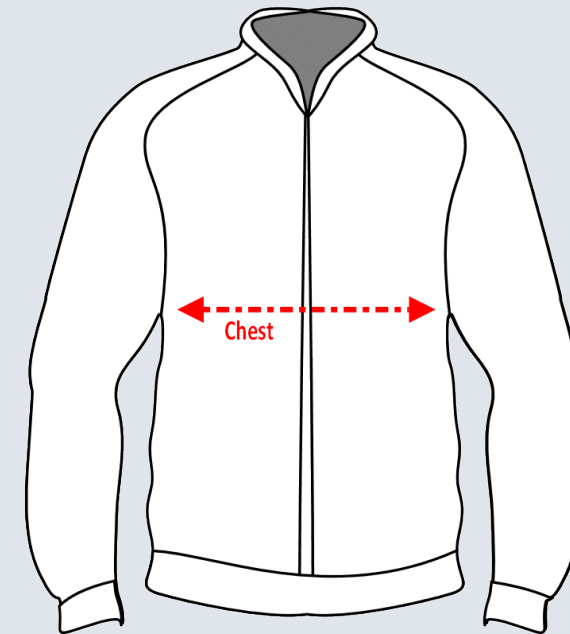

Please note:

1. All the measurements are inches
2. The garment chest size quoted is the full size of the chest
3. The chest is measured under the armpits

All sizes are in inches	Children (no vat)				Adult						
	S	M	L	XL	XS	S	M	L	XL	XXL	XXXL
<b>Chest (Individual)</b>	23-24	25-26	27-28	28-30	31-33	34-36	37-39	40-42	43-45	46-49	50-53
<b>Chest (Garment)</b>	33	34	37	39	41	44	47	50	53	57	61

Please note:

1. All the measurements are inches
2. Children's leg length is measure outside the leg
3. Adult's leg length is measured inside the leg

All sizes are in inches	Children (no vat)				Adult					
	S	M	L	XL	XS	S	M	L	XL	XXL
To fit waist	22	24	26	28	30	32	34	36	38	40
Leg	30	33	36	39	29	30	31	32	32	31