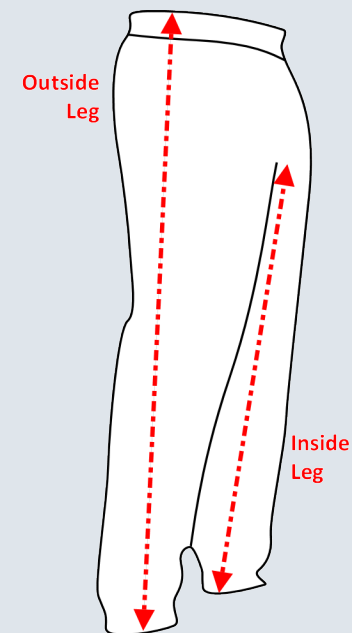

Please note:

1. All the measurements are inches
2. Children's leg length is measure outside the leg
3. Adult's leg length is measured inside the leg

All sizes are in inches	Children (no vat)				Adult					
	S	M	L	XL	XS	S	M	L	XL	XXL
To fit waist	22	24	26	28	30	32	34	36	38	40
Leg	30	33	36	39	29	30	31	32	32	31