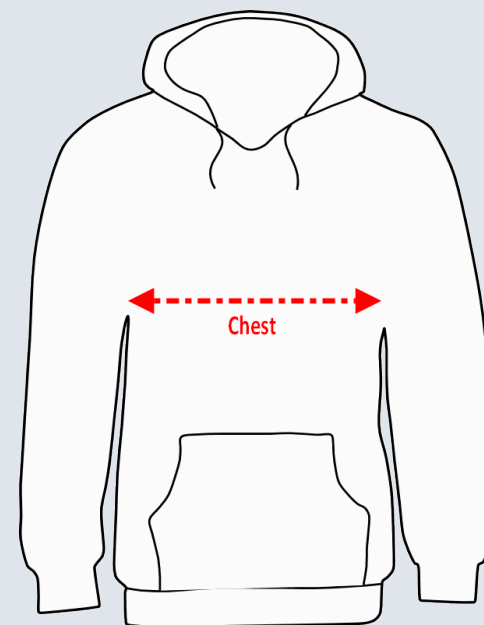

Please note:

1. All the measurements are inches
2. The garment chest size quoted is the full size of the chest
3. The chest is measured under the armpits

All sizes are in inches	Children (no vat)				Adult						
	S	M	L	XL	XS	S	M	L	XL	XXL	XXXL
Chest (Individual)	23-24	25-26	27-28	28-30	31-33	34-36	37-39	40-42	43-45	46-49	50-53
Chest (Garment)	33	35	37	39	41	44	47	50	53	57	61