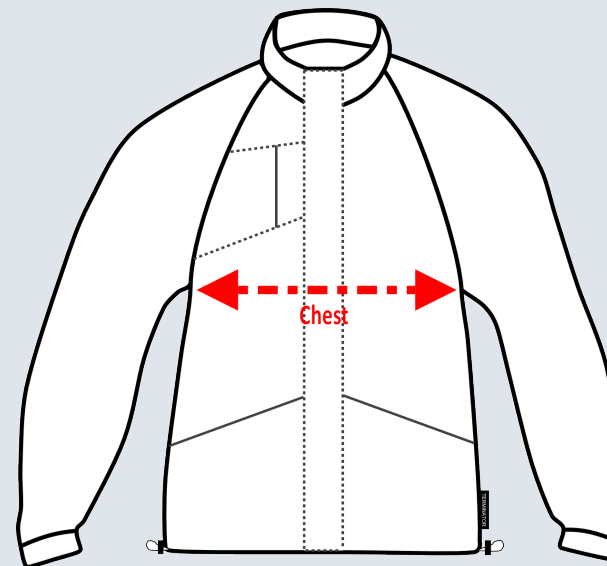

Please note:

1. All the measurements are inches
2. The garment chest size quoted is the full size of the chest
3. The chest is measured under the armpits

All sizes are in inches	Children (no vat)				Adult						
	S	M	L	XL	XS	S	M	L	XL	XXL	XXXL
Chest (Individual)	23-24	25-26	27-28	28-30	31-33	34-36	37-39	40-42	43-45	46-49	50-53
Chest (garment)	37	39	41	43	45	47	50	53	56	60	64