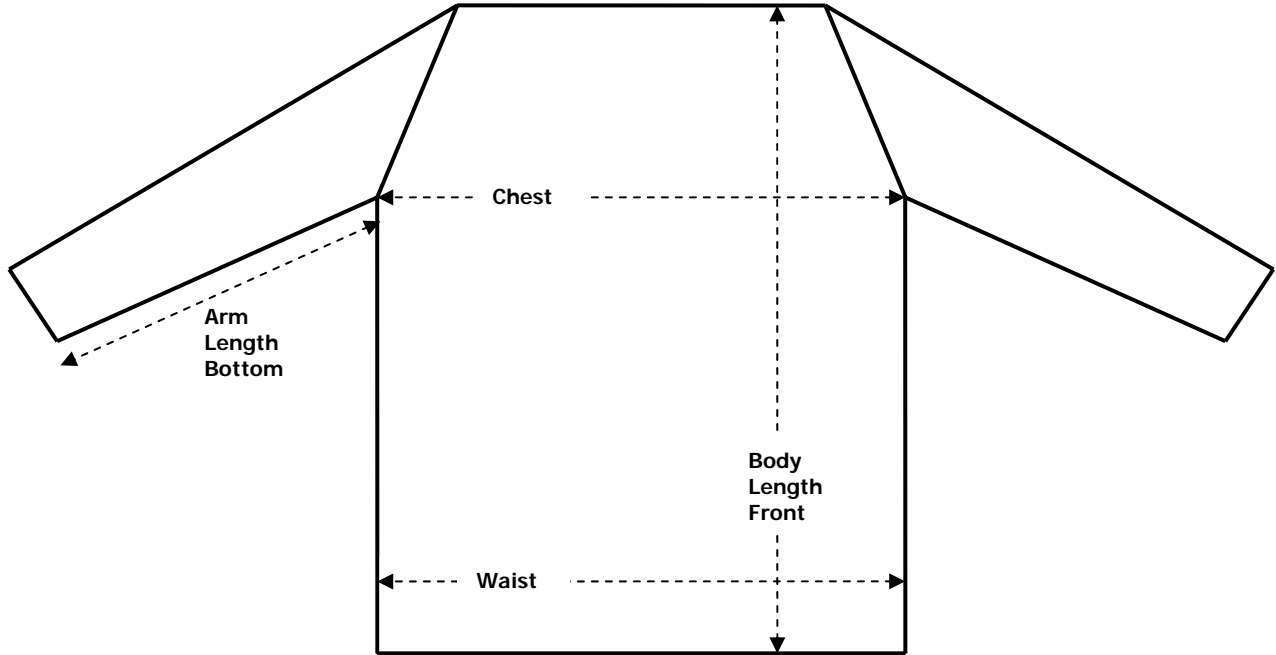

Terminator Twill Top Sizing

All sizes are in inches	Children				Adult						
	S	M	L	XL	XS	S	M	L	XL	XXL	XXXL
Chest (individual)	23-24	25-26	27-28	28-30	31-33	34-36	37-39	40-42	43-45	46-49	50-53
Chest (garment)	17	18	19	20	21	22	24	25	27	29	31
Body Length Front	16	17	18	19	20	21	22	24	25	25	26
Waist	17	18	19	20	21	22	24	25	27	29	31
Arm length bottom	19.5	20	21	22.5	23.5	23.5	24.5	26	27	27	28

Please note:

- The sizes are specified in inches
- The sizes are the actual size of the garment
- We assume that a rugby shirt or body armour will be worn underneath the top so please make an allowance for this when selecting your size