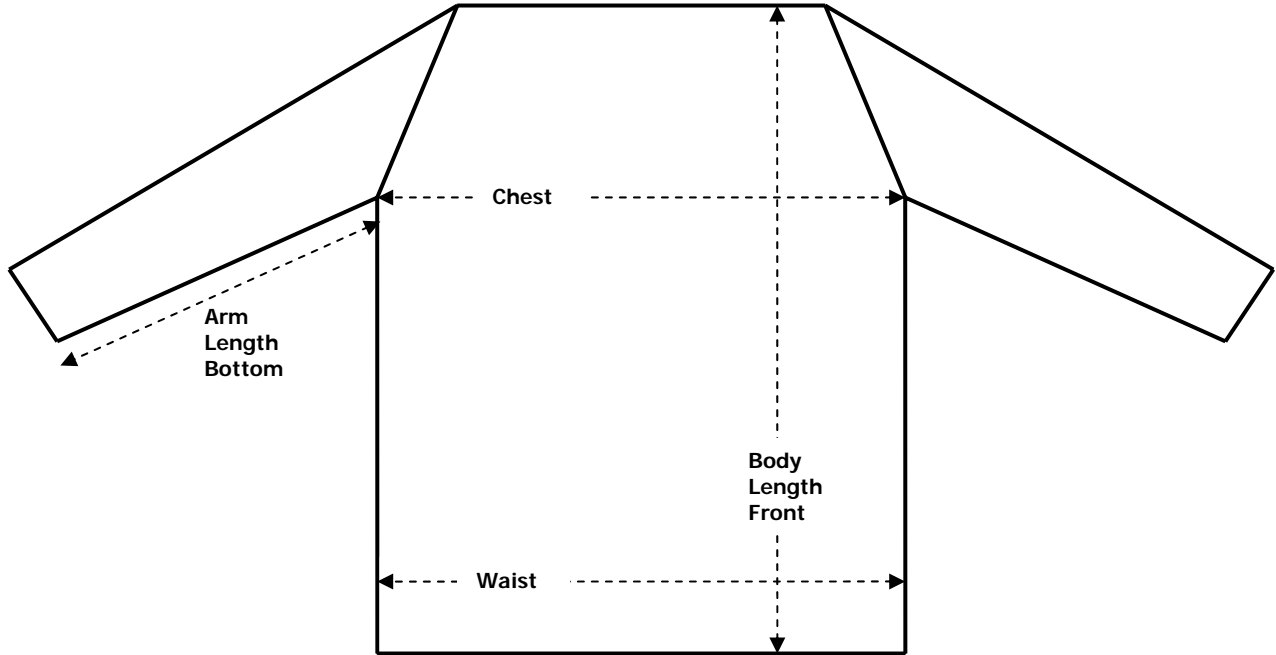

# Terminator Pac a Mac Sizing

All sizes are in inches	Boys/Girls				Adult						
	S	M	L	XL	XS	S	M	L	XL	XXL	XXXL
Chest (individual)	23-24	25-26	27-28	28-30	31-33	34-36	37-39	40-42	43-45	46-49	50-53
Chest (garment)	18	19	20	21	21.5	23	24	26	27	29.5	31.5
Body Length Front	20	21	23	25	26	27	28	29	30	31	32
Waist	18	19	20	21	21.5	23	24	26	27	29.5	31.5
Arm length bottom	17	18	19	19.5	21	21	22	22	23	23	24

Please note:

- The sizes are specified in inches
- The sizes are the actual size of the garment
- We assume that a rugby shirt or body armour will be worn underneath the top so please make an allowance for this when selecting your size