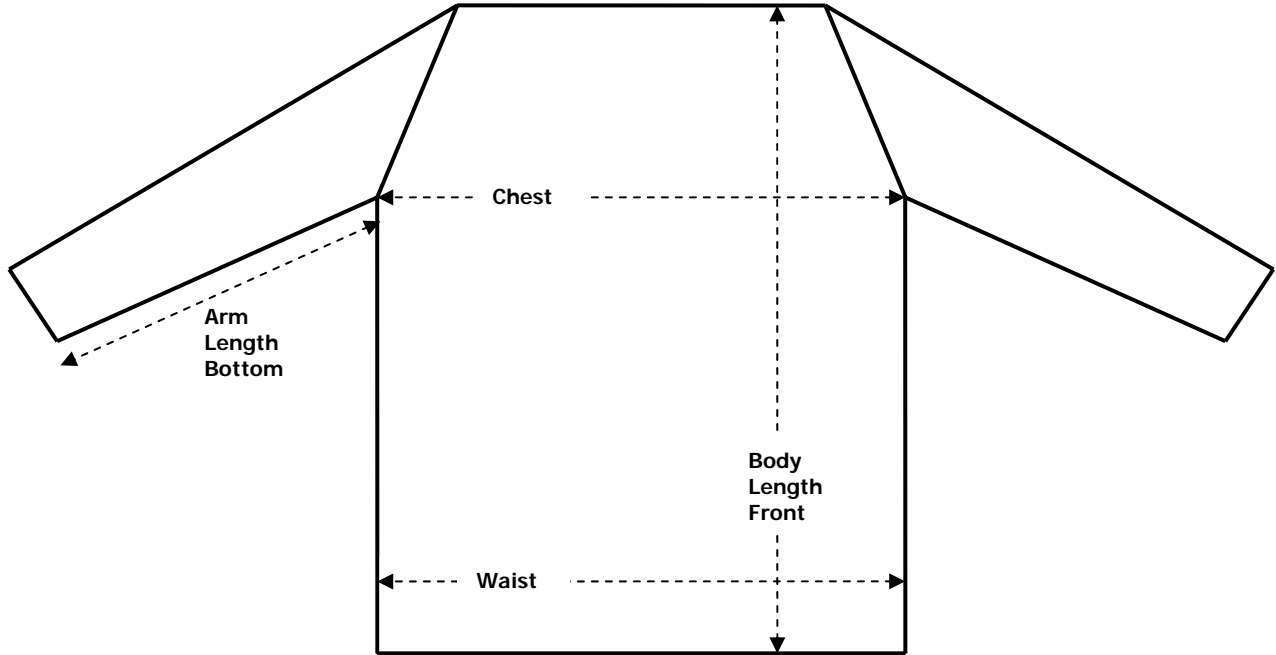

Terminator Drill Top Sizing

All sizes are in inches	Children				Adult						
	S	M	L	XL	XS	S	M	L	XL	XXL	XXXL
Chest (individual)	23-24	25-26	27-28	28-30	31-33	34-36	37-39	40-42	43-45	46-49	50-53
Chest (garment)	18	19	20	21	22	23	24.5	26	27.5	29.5	31.5
Body Length Front	17	18	19	20	22	23	24	25	26	26	27
Waist	18	19	20	21	22	23	24.5	26	27.5	29.5	31.5
Arm length bottom	21	22	23	24	25	25	26	27	29	29	30

Please note:

- The sizes are specified in inches
- The sizes are the actual size of the garment
- We assume that a rugby shirt or body armour will be worn underneath the top so please make an allowance for this when selecting your size