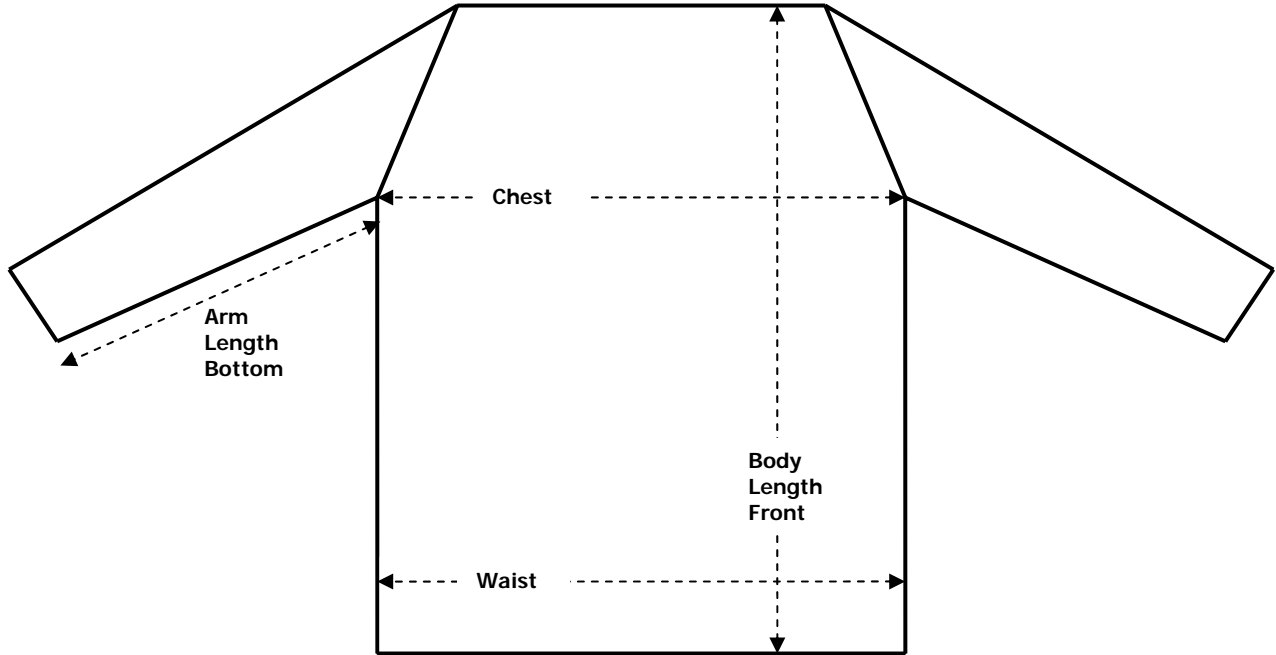

Terminator K2 Top Sizing

All sizes are in inches	Children				Adult						
	S	M	L	XL	XS	S	M	L	XL	XXL	XXXL
Chest (individual)	23-24	25-26	27-28	28-30	31-33	34-36	37-39	40-42	43-45	46-49	50-53
Chest (garment)	18	19	20	21	21.5	23	24	26	27	29.5	31.5
Body Length Front	18	19	20	21.5	23	23	25.5	25.5	27	27	28
Waist	16.5	17.5	18.5	19.5	21	22	23.5	25	27	29	31
Arm length bottom	18	20	21.5	24	26	28	28.5	28.5	29	29	30

Please note:

- The sizes are specified in inches
- The sizes are the actual size of the garment
- We assume that a rugby shirt or body armour will be worn underneath the top so please make an allowance for this when selecting your size